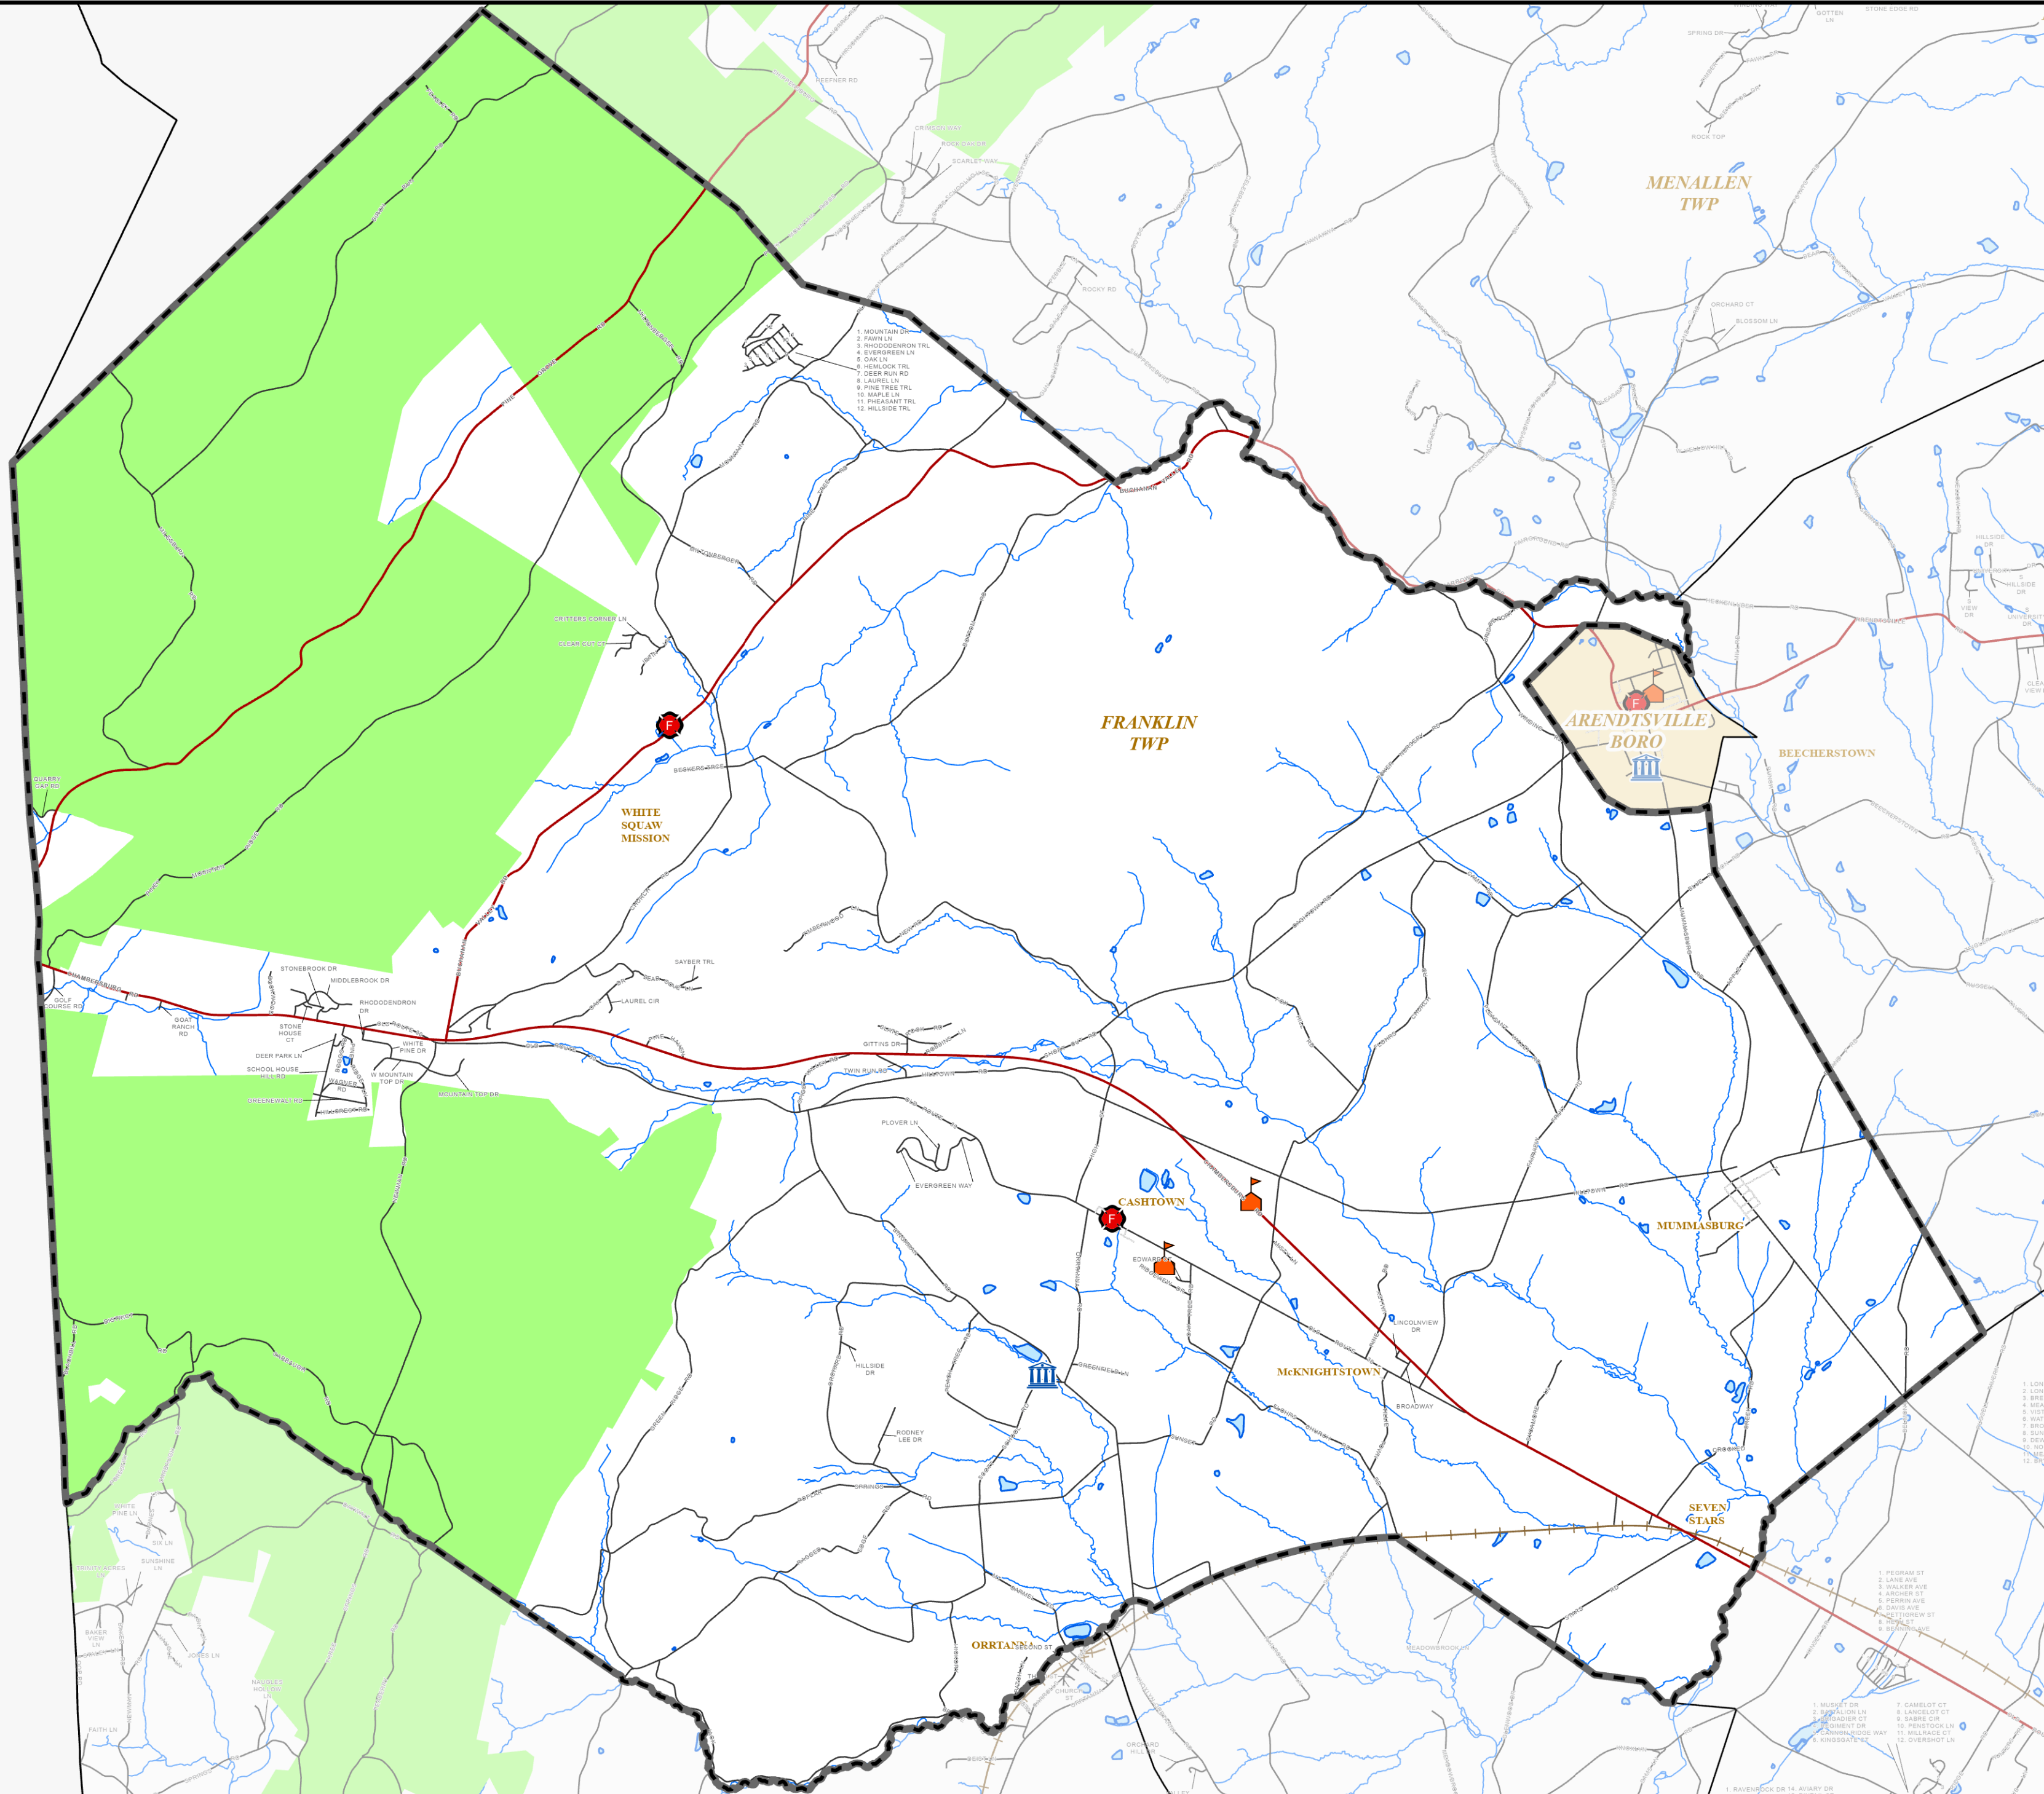

FRANKLIN TOWNSHIP

Adams County, Pennsylvania

- ### Legend
- County Boundary
 - Municipal Boundary

- Example BORO Borough
- Example TWP Township
- Example Village Village
- Example Development & MHP Development & MHP

- Major Road
- Street
- Alley
- Address Range
- Railroad

- Fire Station
- Municipal Building
- School Building

Michaux State Forest

- Water Body
- Stream

Data Source:
ACOPD - GIS Division

Prepared By:
ACOPD - GIS Division | AP | April 2024

This map is for informational purposes only. Adams County, Pennsylvania disclaims any and all liability or responsibility of any nature for any damage, injury, loss, claim, or lawsuit arising from any error, inaccuracy, completeness, misuse, or other problems with the data or depiction of the data in this map.