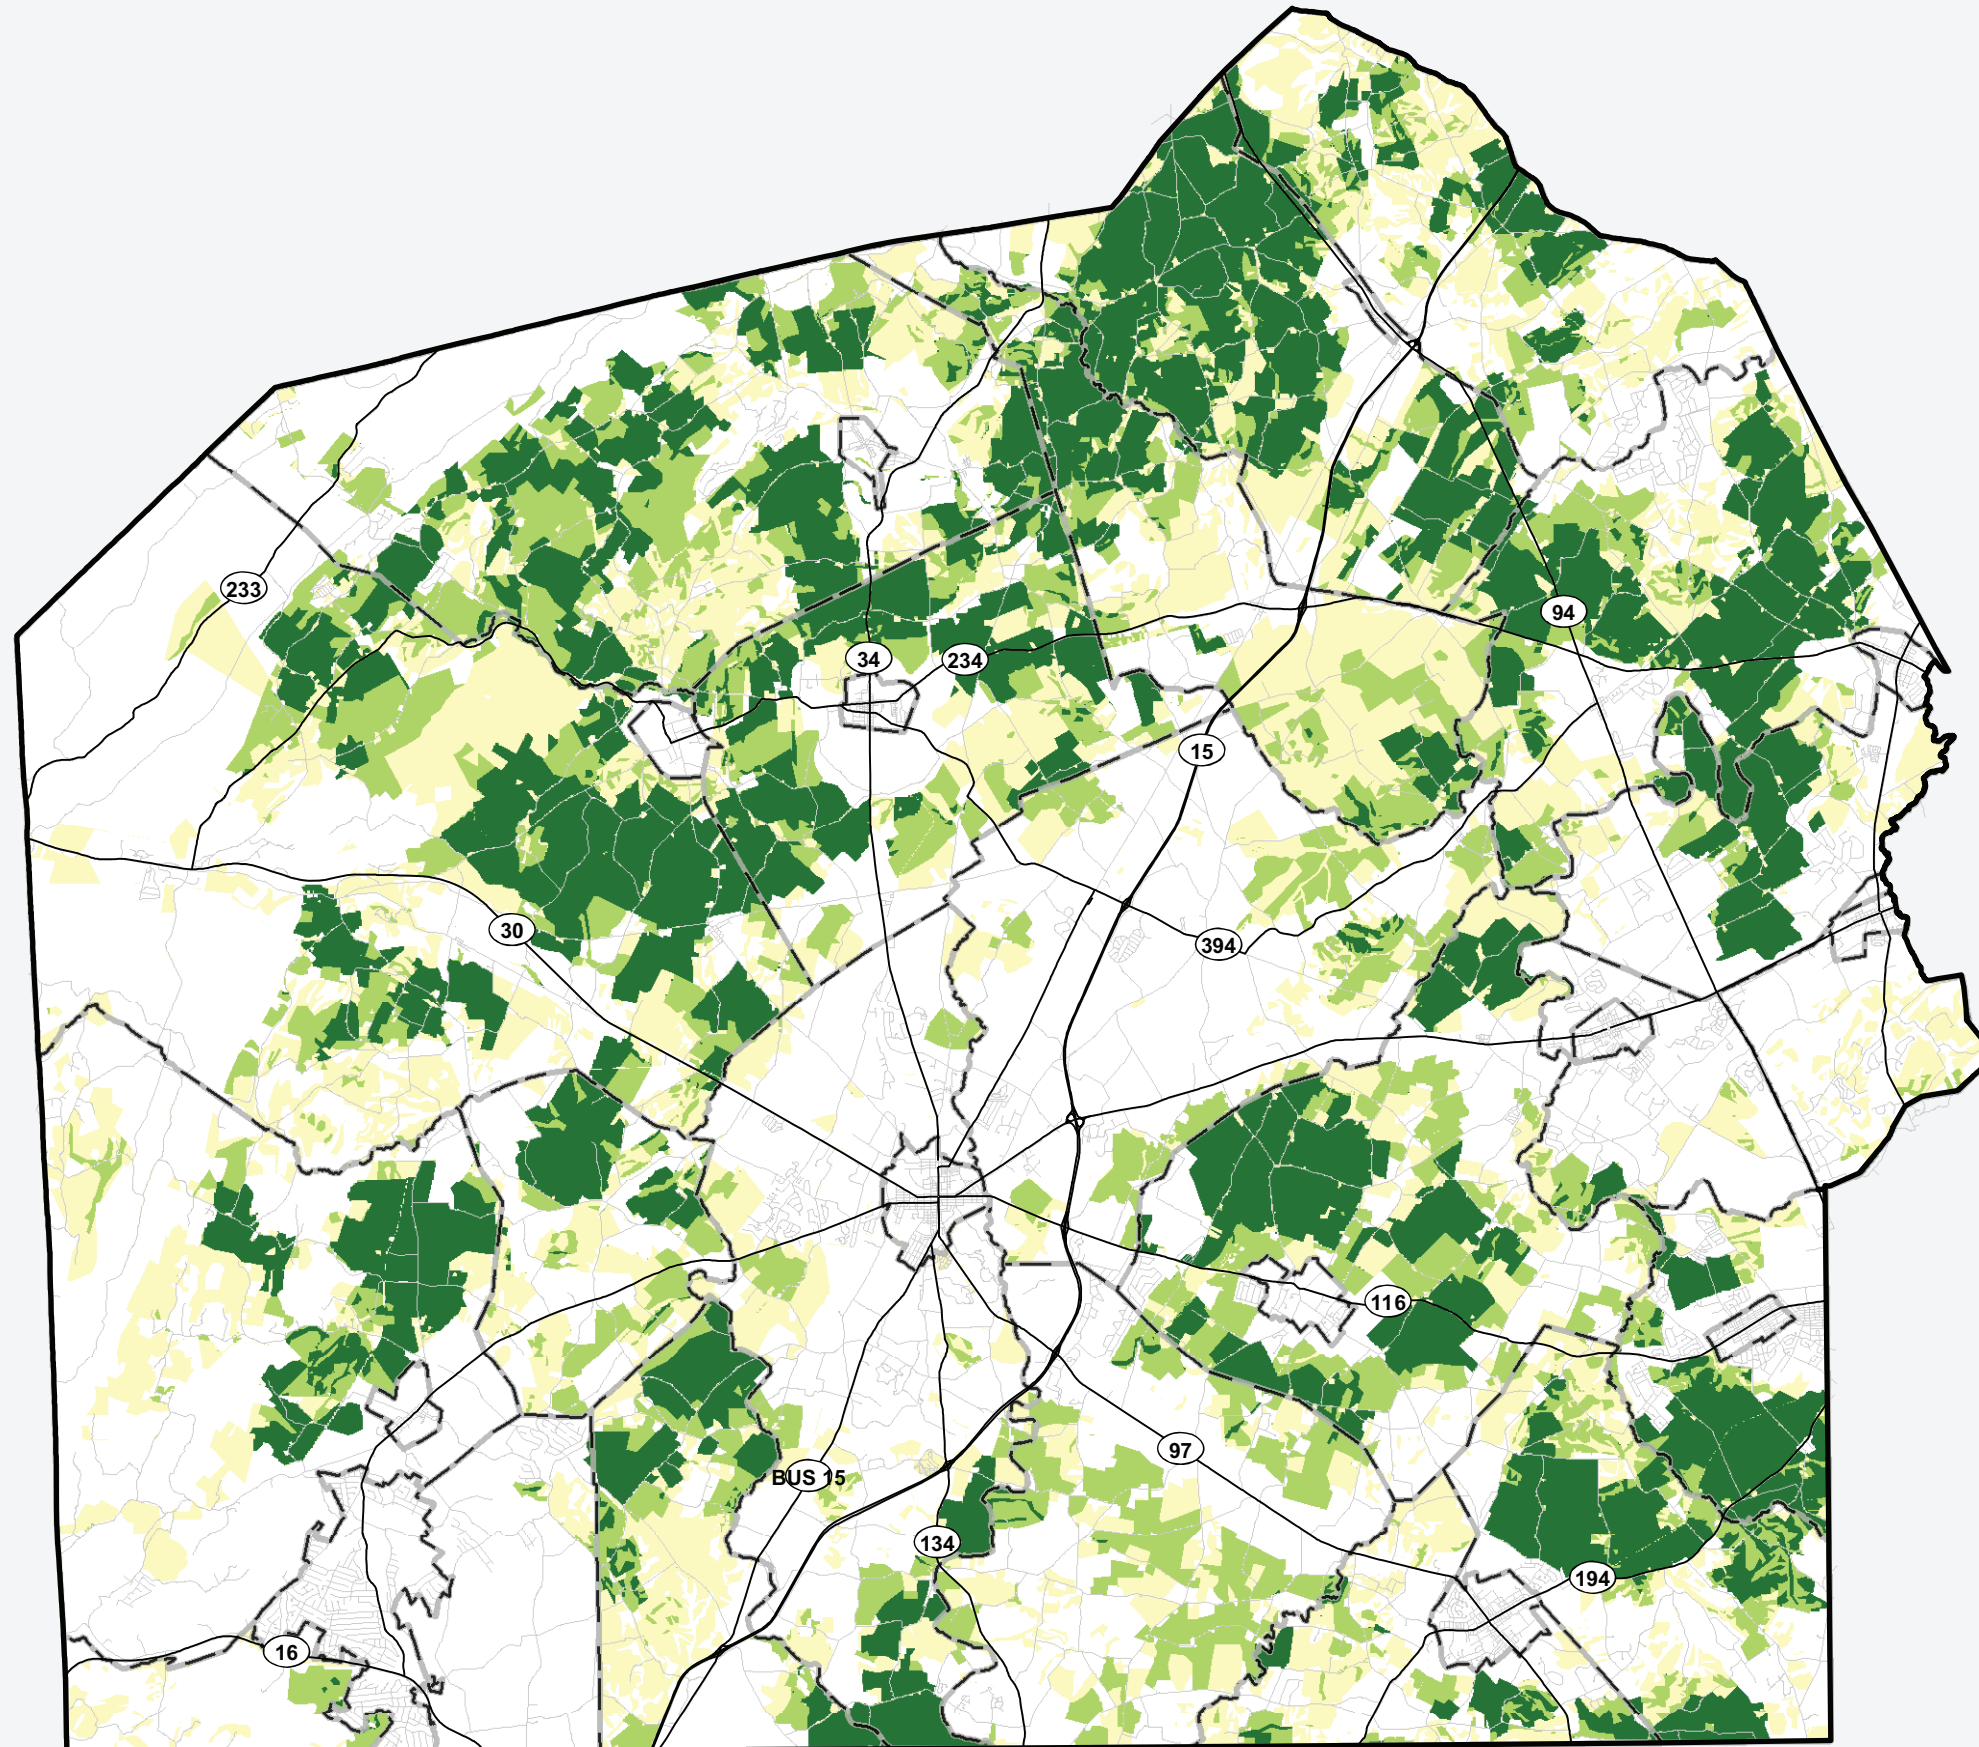

AGRICULTURAL PRESERVATION PRIORITY AREAS

Adams County, PA

Legend

 Municipal Boundary

Priority Levels

 High Priority

 Standard Priority

 Low Priority

Notes:
This map will be periodically revised following the model used in its development so as to capture changes in agricultural and related land use dynamics, thereby ensuring the best use of preservation resources.

Adopted By Resolution No. 17 Of 2013
Data Current as of: August 15, 2022

Agricultural Preservation Priority Area Map

Data Source:
ACOPD GIS Division

Prepared By:
ACOPD - GIS & Rural Resources Divisions
November 2013, Last Revised August 2022

This map is for illustration purposes only. Adams County Office of Planning & Development does not assume any responsibility for the information presented on this map.