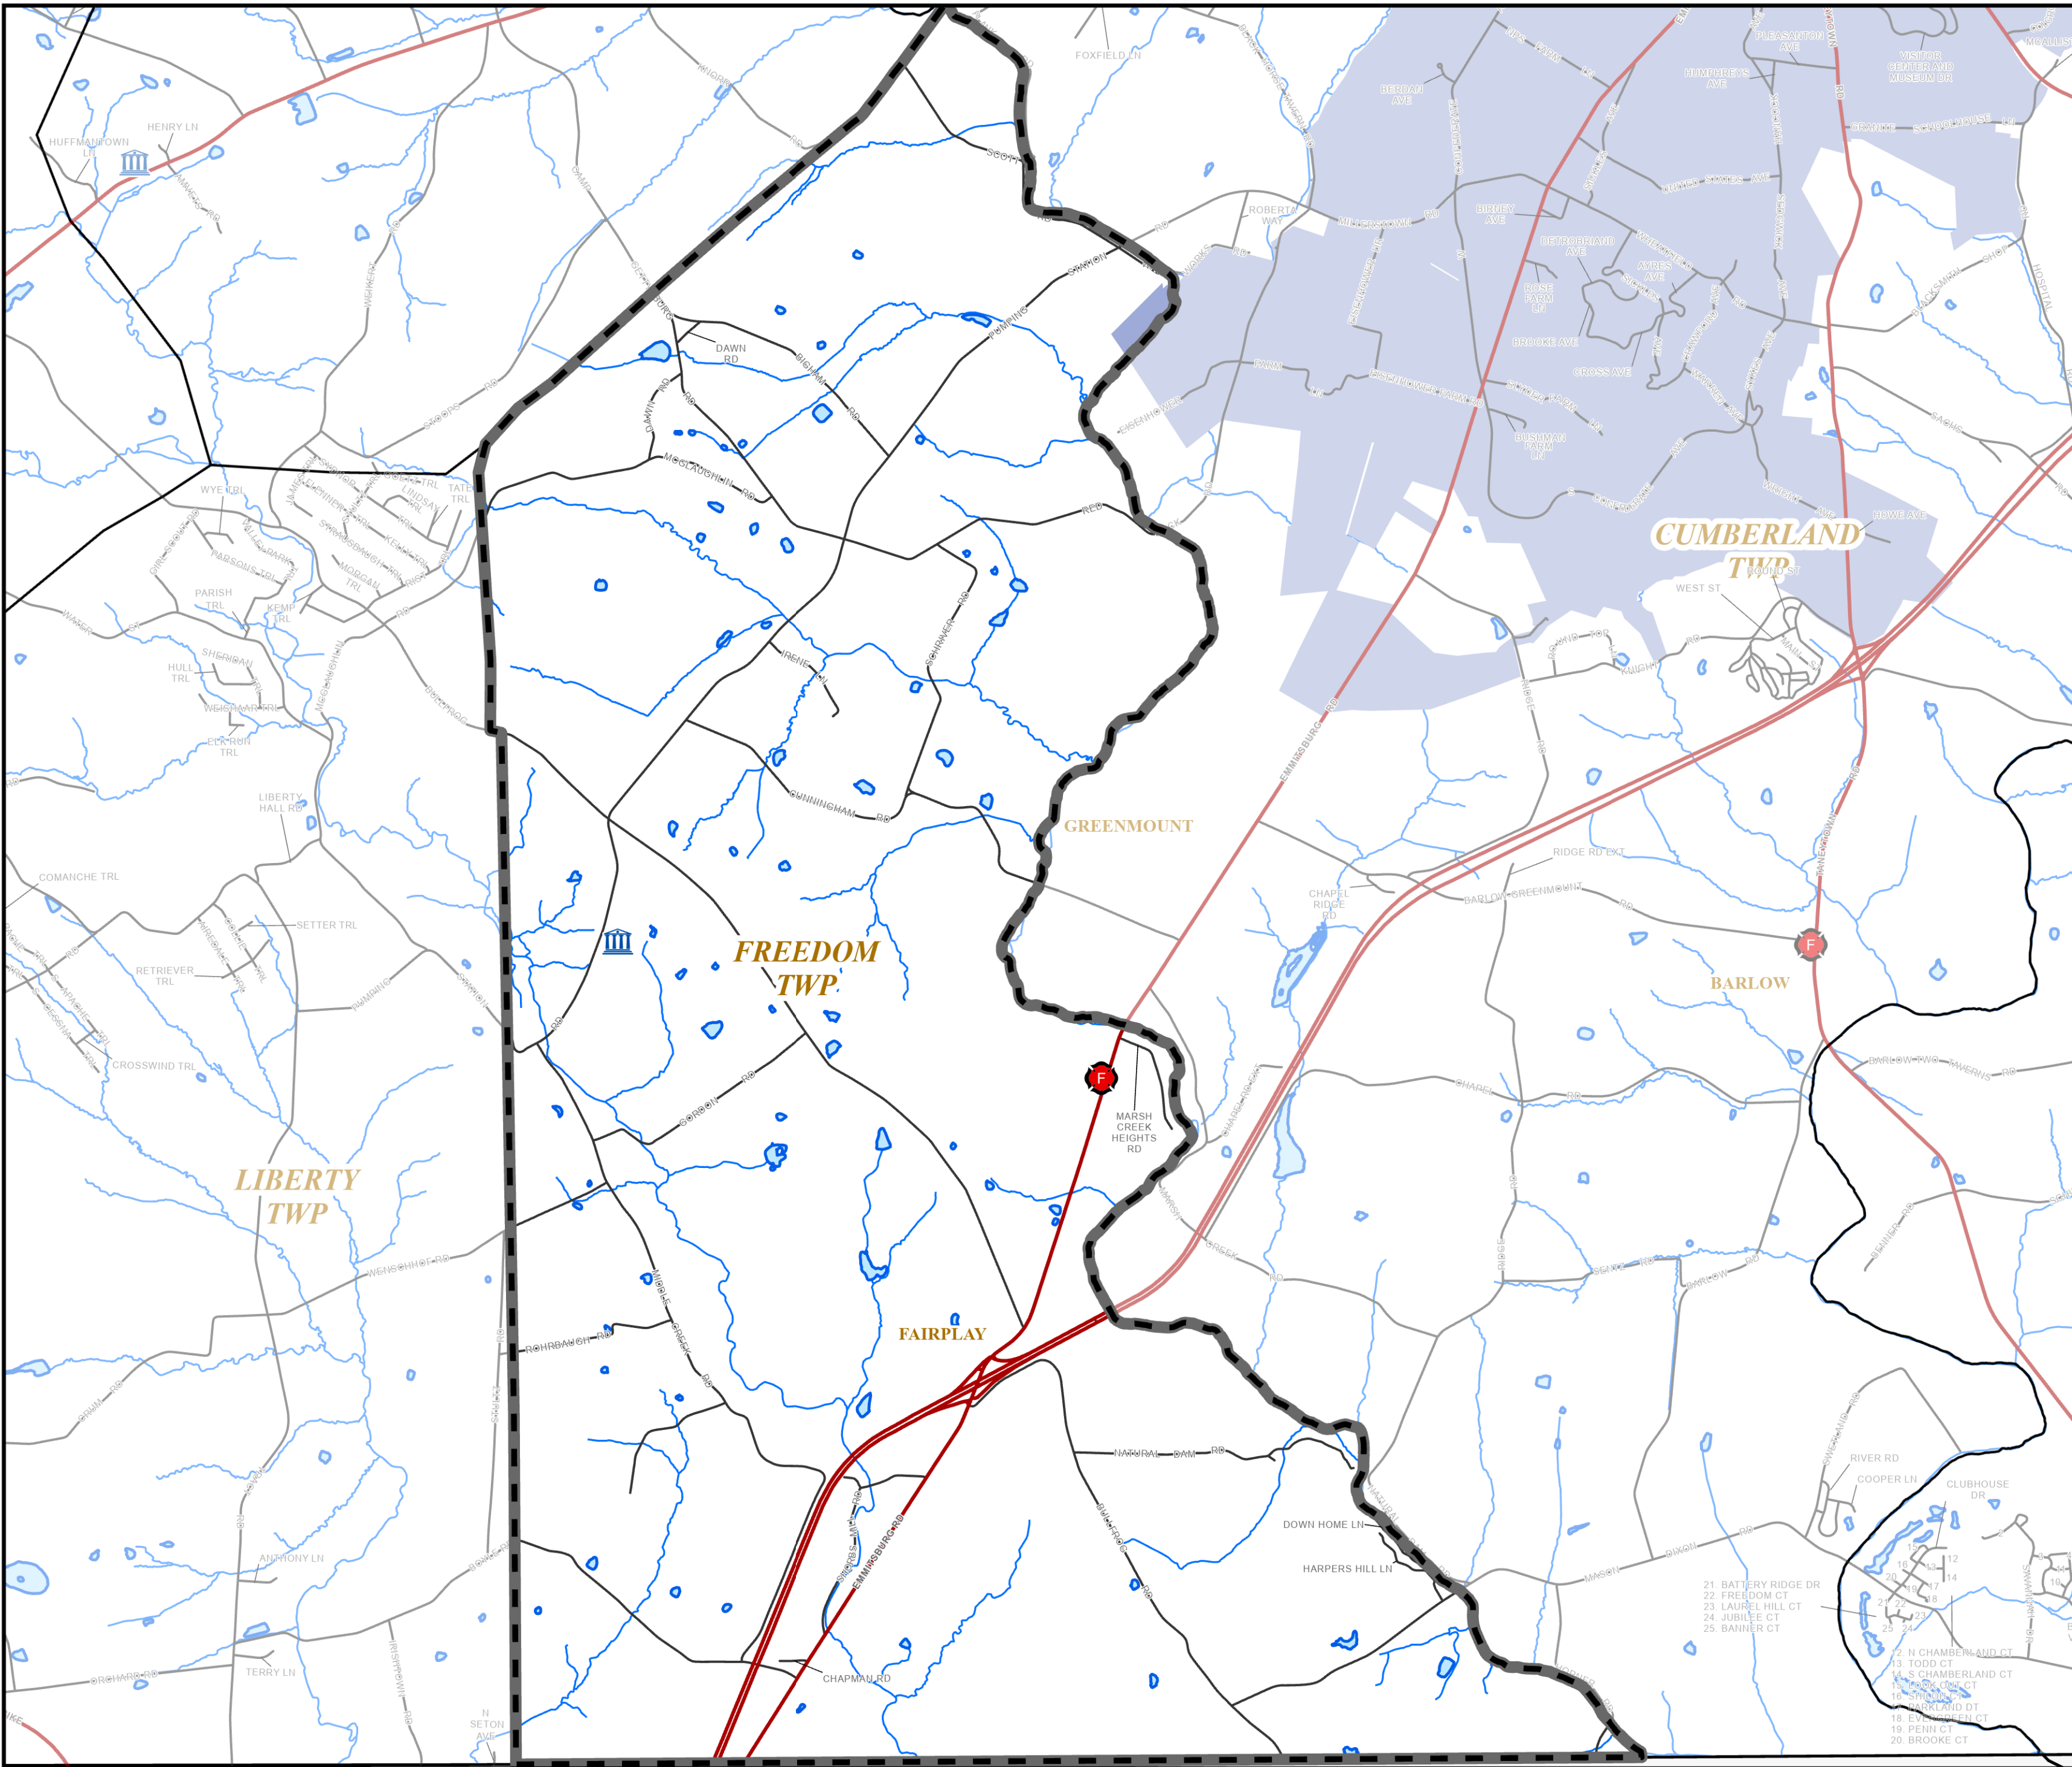

FREEDOM TOWNSHIP

Adams County, Pennsylvania

Legend

- County Boundary
- Municipal Boundary
- Example BORO Borough
- Example TWP Township
- Example Village Village
- Example Community Development & MHP
- Major Road
- Street
- Alley
- Address Range
- Railroad
- Fire Station
- Municipal Building
- Gettysburg National Military Park
- Water Body
- Stream

Miles: 0, 0.33, 0.65, 1.3

Data Source:
ACOPD - GIS Division

Prepared By:
ACOPD - GIS Division | AP | April 2024

This map is for informational purposes only. Adams County, Pennsylvania disclaims any and all liability or responsibility of any nature for any damage, injury, loss, claim, or lawsuit arising from any error, inaccuracy, completeness, misuse, or other problems with the data or depiction of the data in this map.